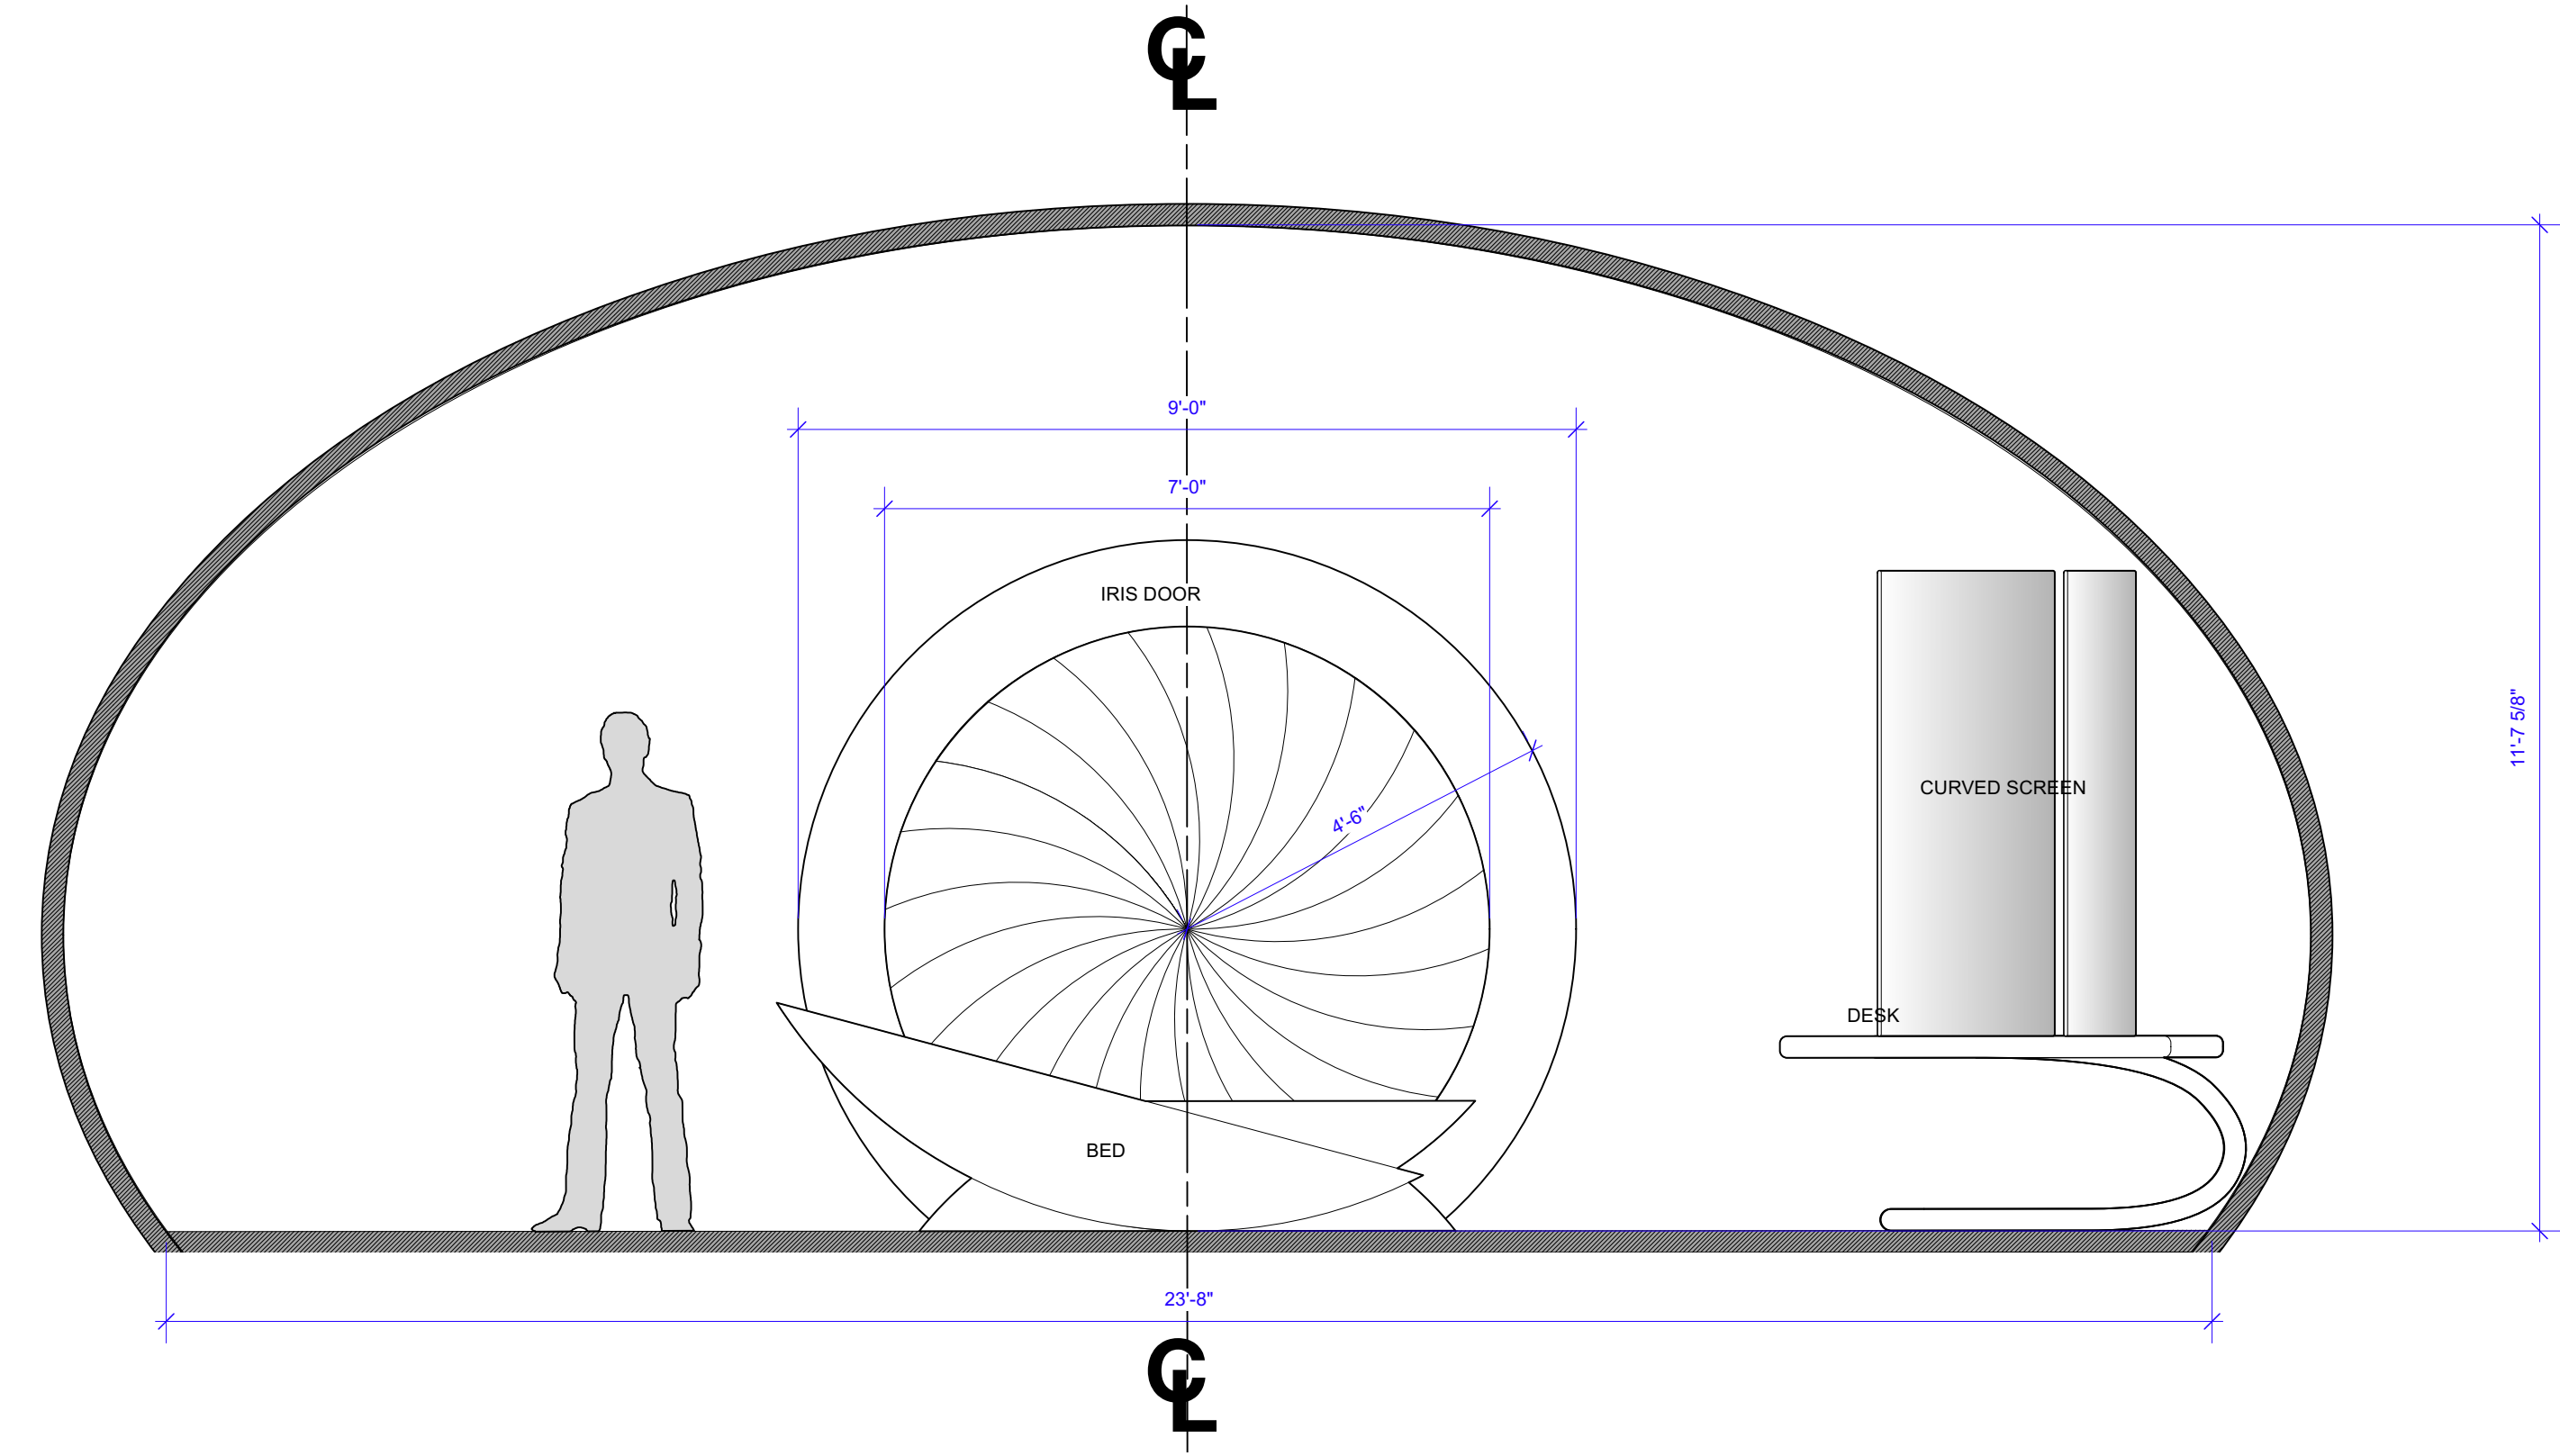

2 SECTION CC'
Scale: 1/2" = 1'-0"

LOCATION:
YR 3 THESIS DESIGN
APRIL 2021

DIRECTOR: Andrei Tarkovsky
SET DESIGN: NINA PAN
SCREENPLAY: Fridrikh Gorenshstein
Andrei Tarkovsky

SOLARIS
Based on the novel SOLARIS
by Stanislaw Lem

DATE REVISION

KELVIN'S SPACESHIP ROOM : SECTION VIEW

Scale: 1/2" = 1'-0"	Issue Date: 03/09/21
Drawn By: NINA PAN	Revision Date: 03/09/21
Filename: SOLARIS	

06 OF 06

06