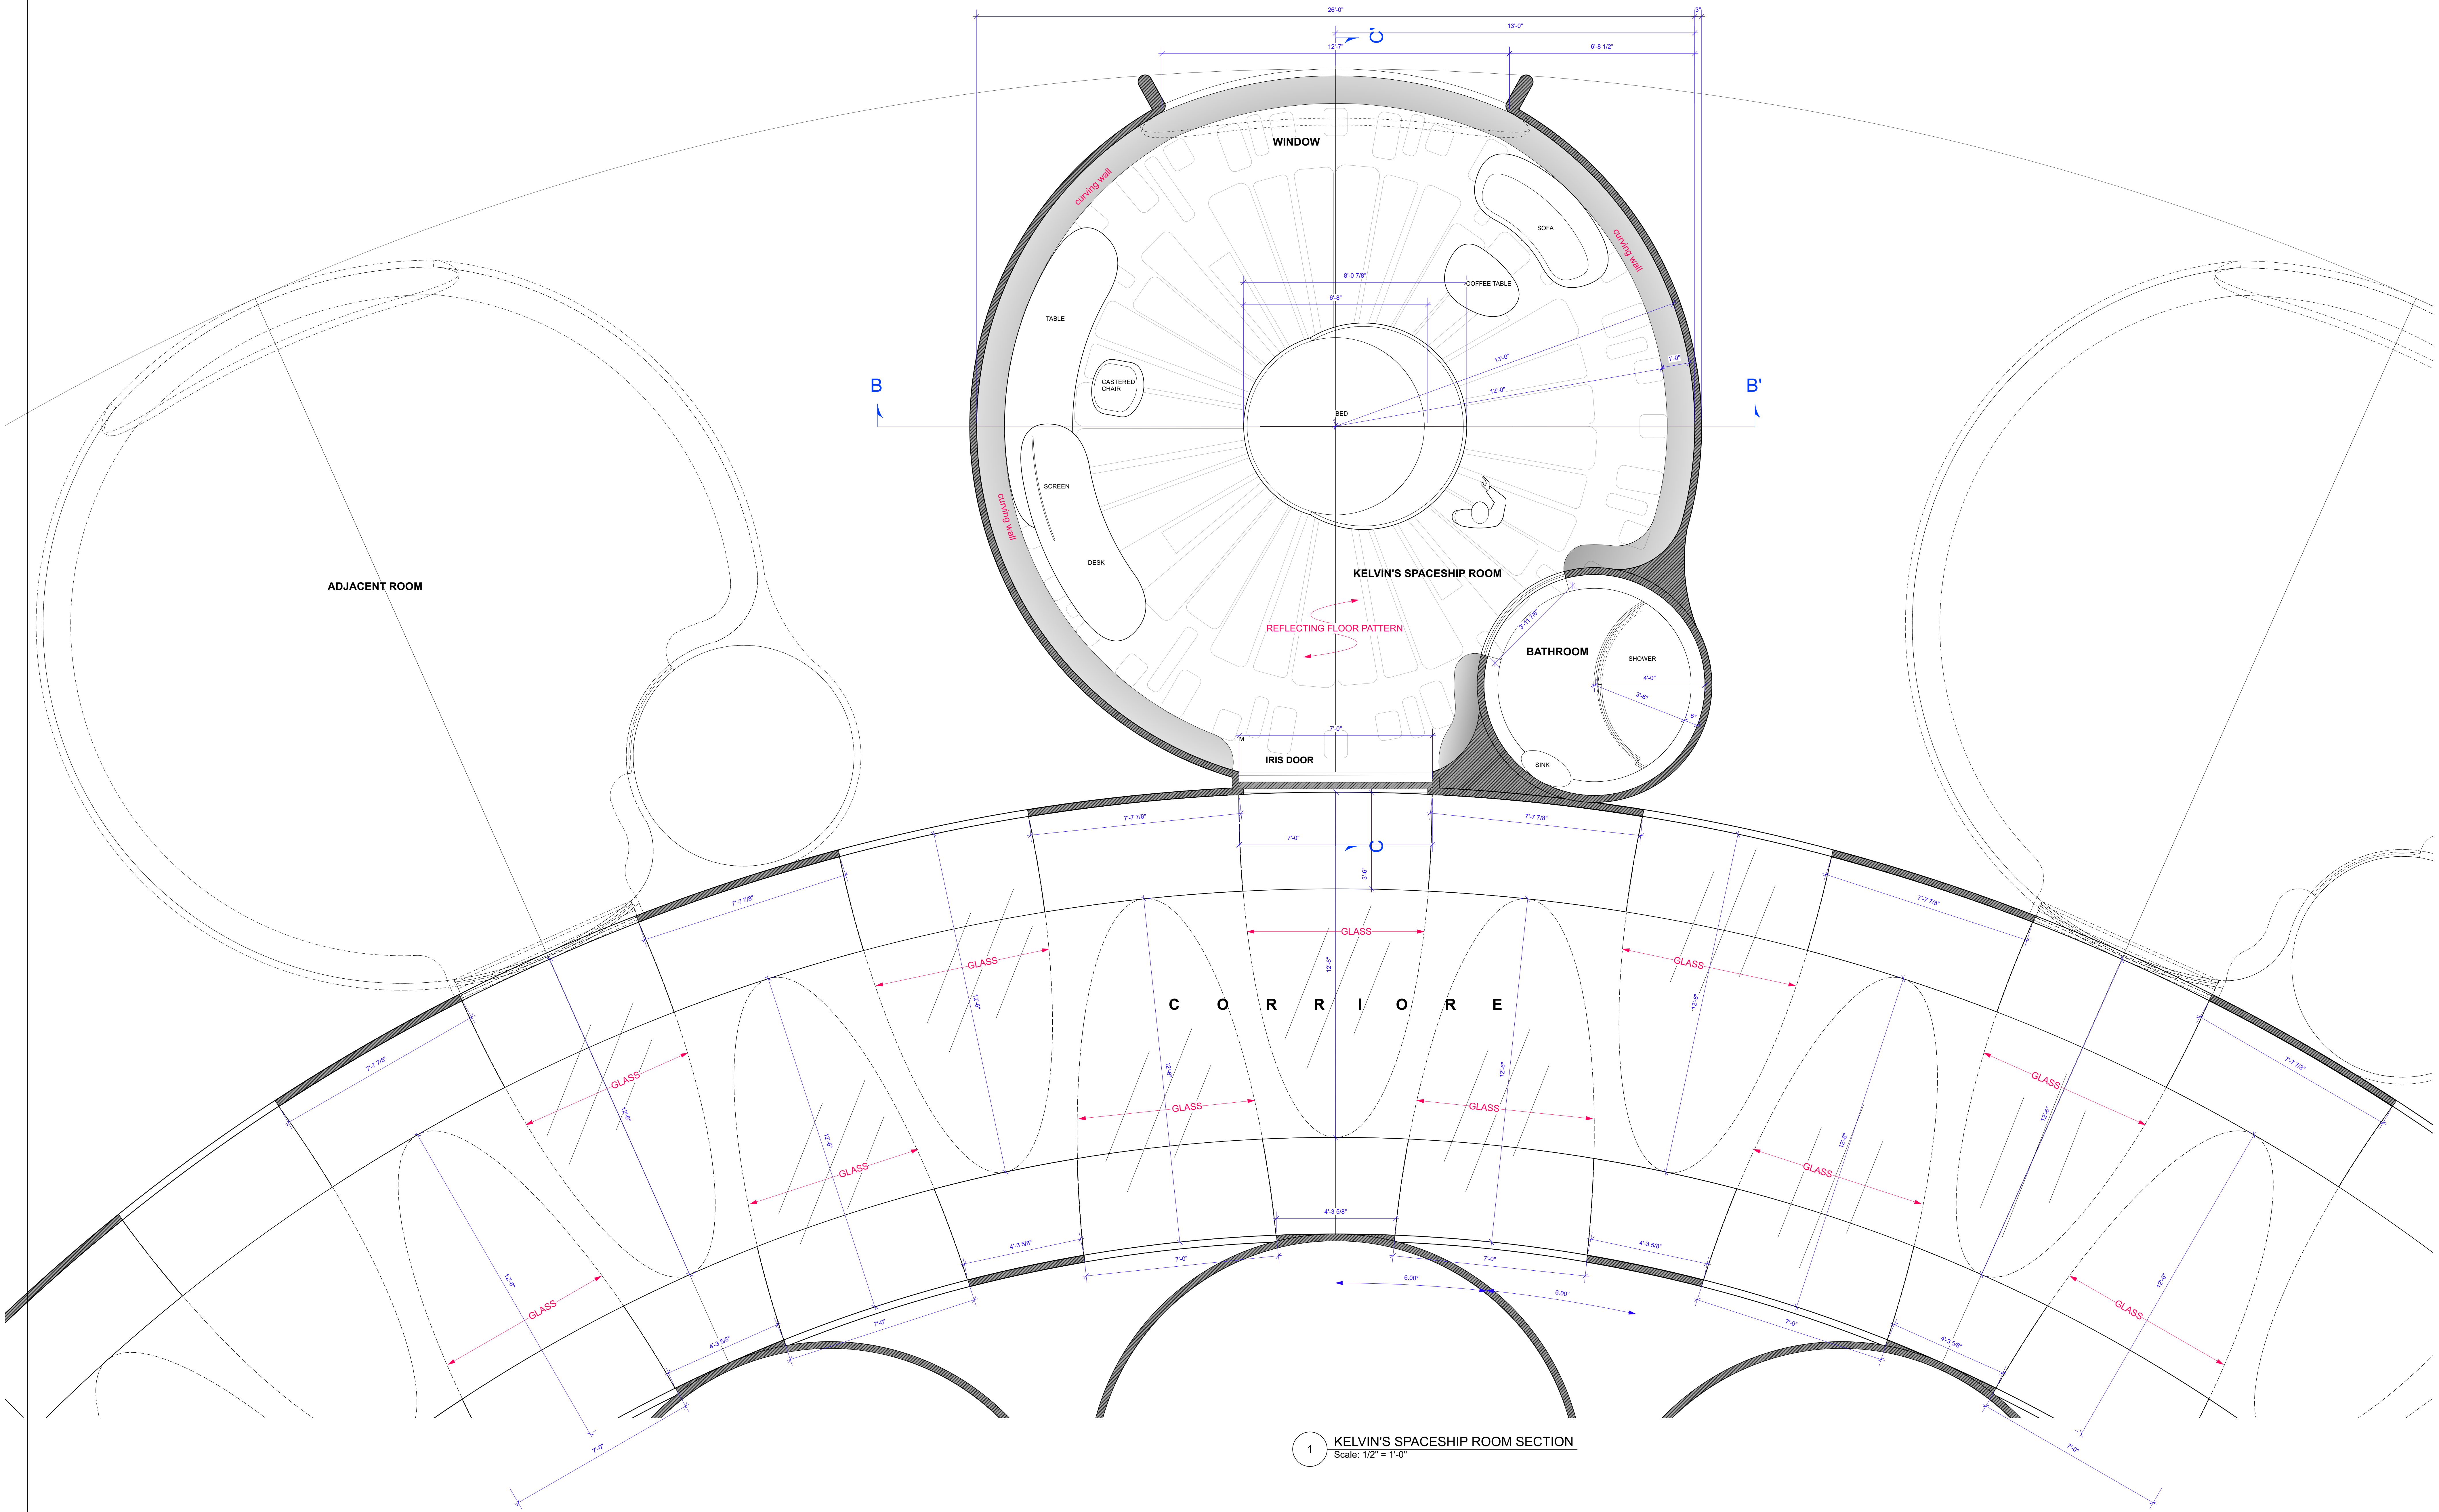

STEP +12'

PATH +0'

ECLIPSE F.P.

ECLIPSE F.P.

BATH

TOILET

SINK

SHOWER

DATE	REVISION

CABIN : PLAN VIEW	
Scale:	1/2" = 1'-0"
Drawn By:	NINA PAN
Issue Date:	03/09/21
Filename:	SOLARIS
Revision Date:	03/09/21

1 CABIN SECTION AA'  
Scale: 1/2" = 1'-0"

2 CABIN SECTION BB'  
Scale: 1/2" = 1'-0"

## CABIN : SECTION VIEW

Scale: 1/2" = 1'-0"	Issue Date: 03/09/21
Drawn By: NINA PAN	Revision Date: 03/09/21
Filename: SOLARIS	

OF 06

# 02

Plate No:

1 KELVIN'S SPACESHIP ROOM SECTION  
Scale: 1/2" = 1'-0"

<b>LOCATION:</b> YA 3 THESIS DESIGN APRIL 2021 DESIGNER: SET DESIGN: SCREENING: Andrei Tankovsky Frightful Conscience Andrei Tankovsky	<b>SOLARIS</b> Based on the novel SOLARIS by Stanislaw Lem	DATE: / / REVISION:
		Scale: 1/2" = 1'-0" Drawn By: MVS/EN File Name: SOLARIS
Issue Date: 03/02/21 Revision Date: 03/02/21	<b>05</b>	OF 06