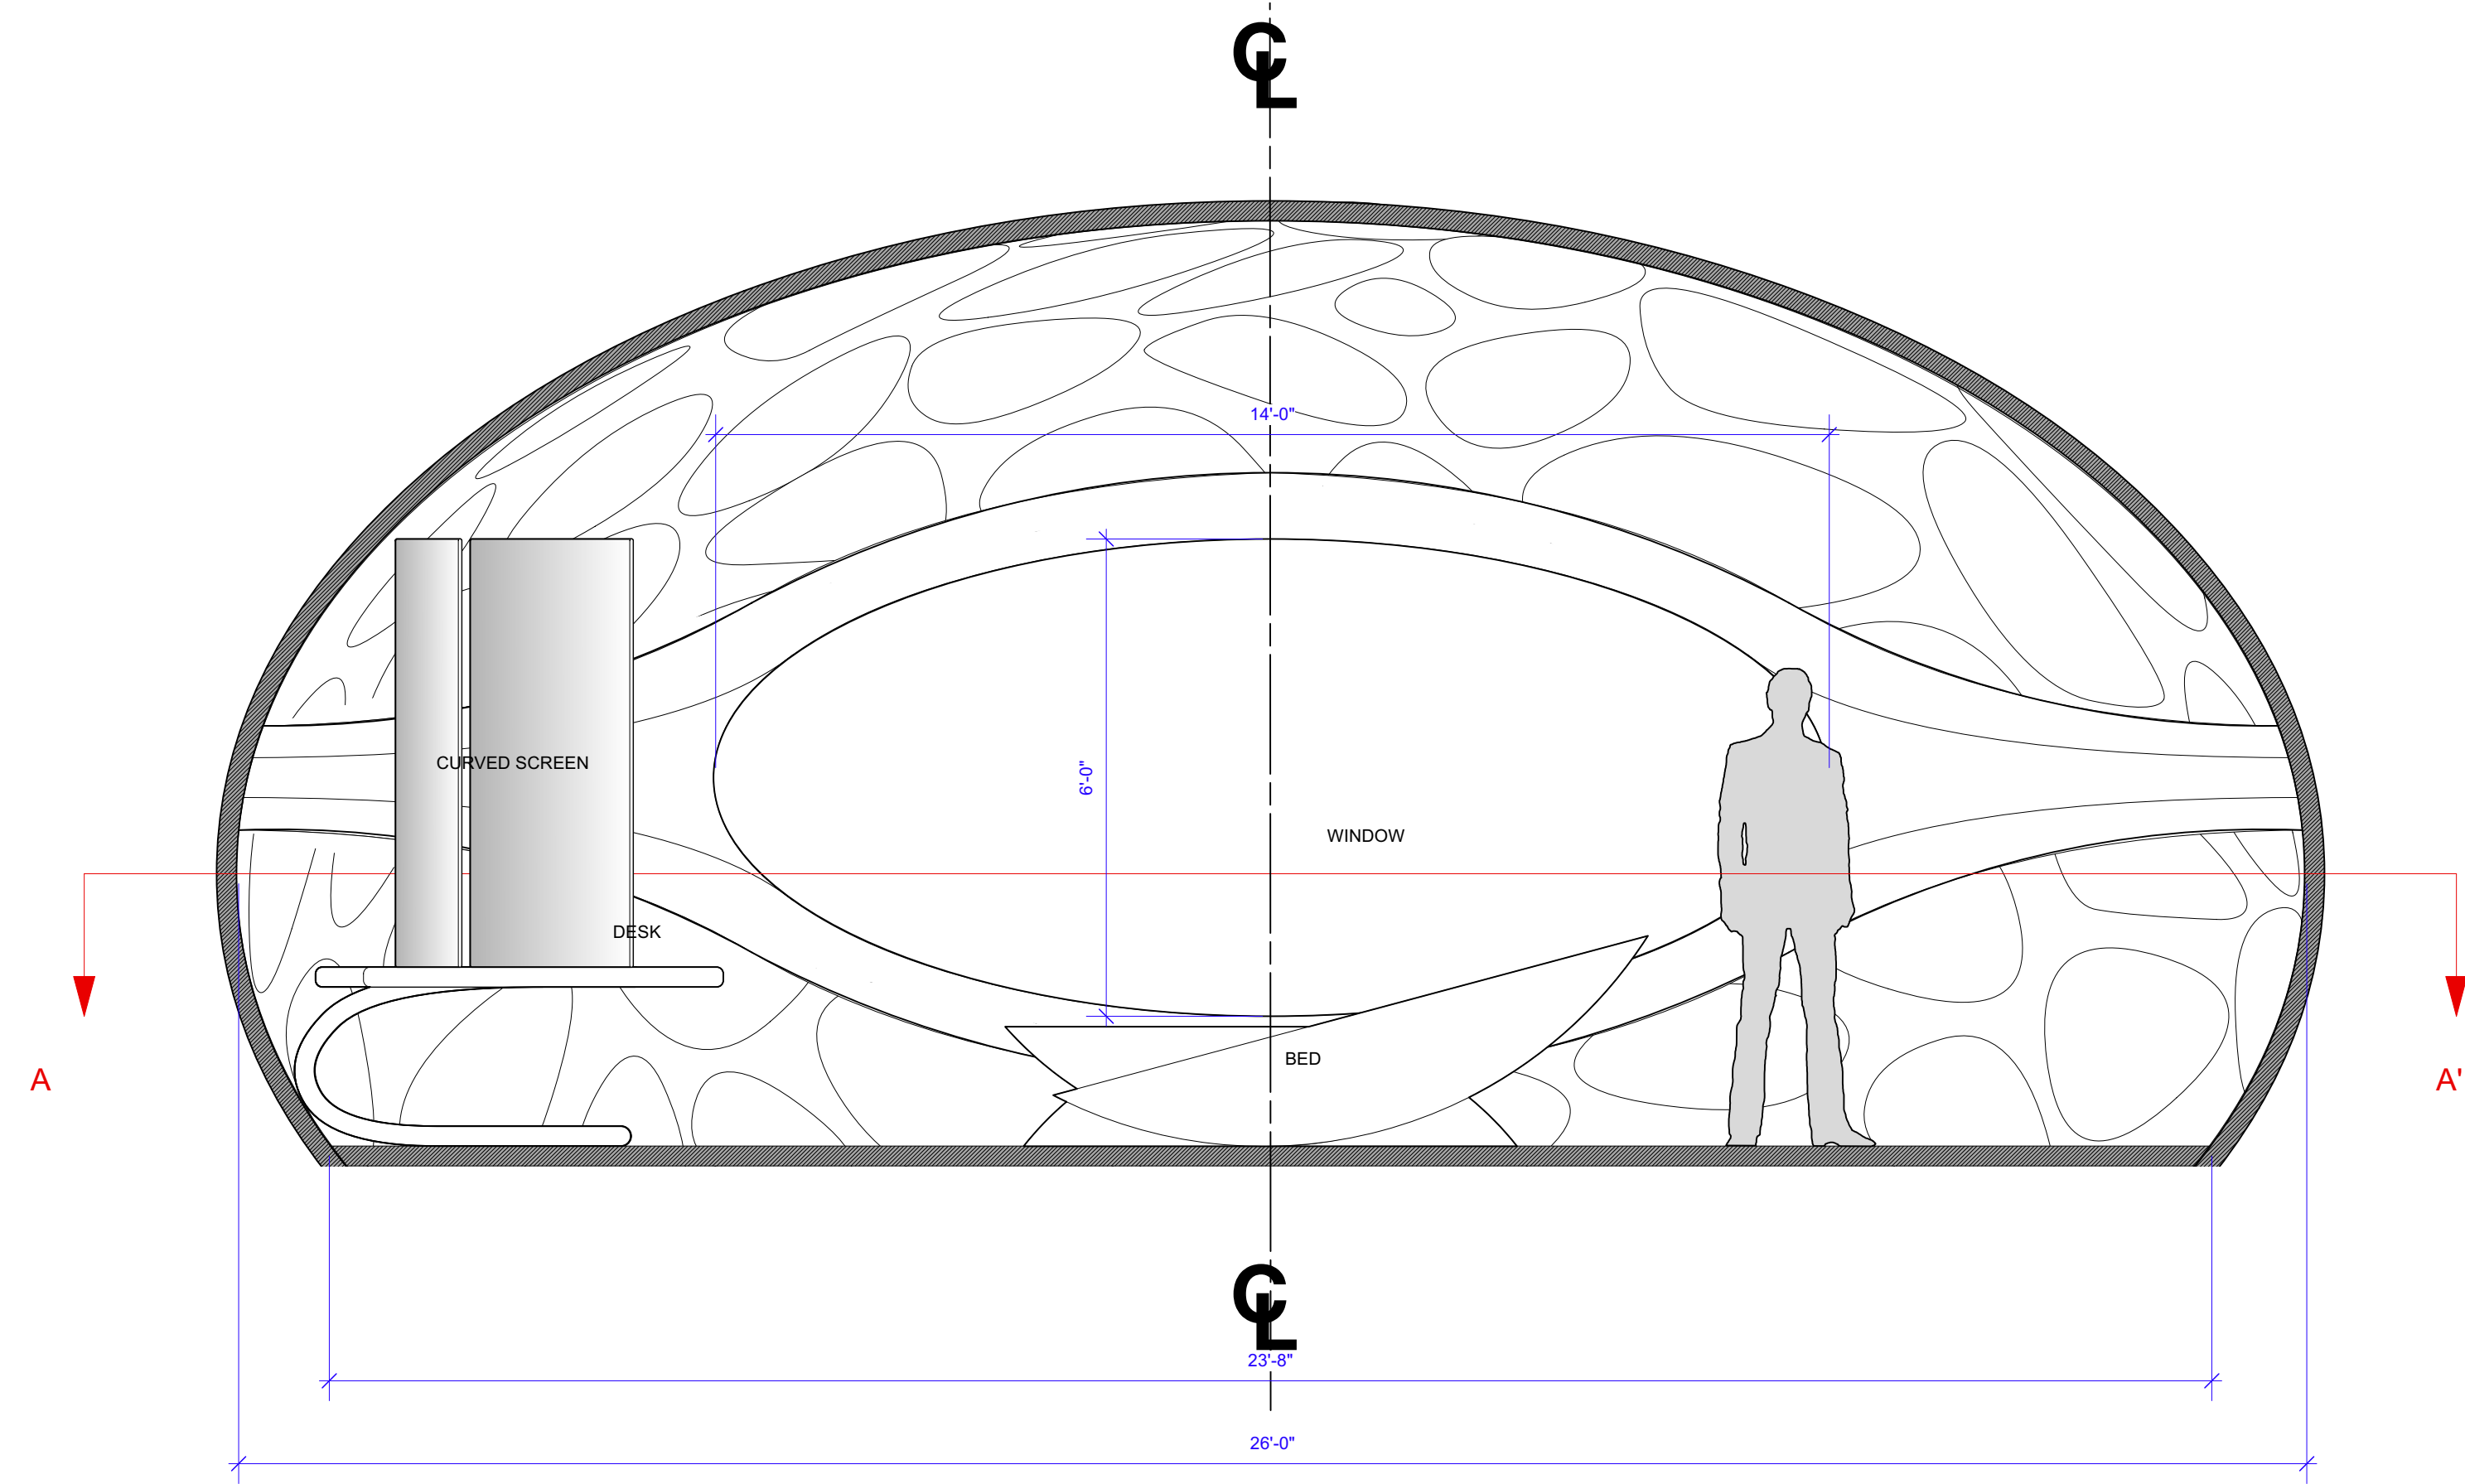

## CABIN : SECTION VIEW

Scale: 1/2" = 1'-0"	Issue Date: 03/09/21
Drawn By: NINA PAN	Revision Date: 03/09/21
Filename: SOLARIS	

OF 06

# 02

Plate No:

1 KELVIN'S SPACESHIP ROOM SECTION  
Scale: 1/2" = 1'-0"

<b>LOCATION:</b> YA 3 THESIS DESIGN APRIL 2021 DESIGNER: SET DESIGN: SCREENING: Andrei Tankovsky Frightful Conscience Andrei Tankovsky	<b>SOLARIS</b> Based on the novel SOLARIS by Stanislaw Lem	DATE: / / REVISION:
		Scale: 1/2" = 1'-0" Drawn By: MVS/EN File Name: SOLARIS
Issue Date: 03/02/21 Revision Date: 03/02/21	<b>05</b>	OF 06

**SOLARIS**  
Based on the novel SOLARIS  
by Stanislaw Lem

DATE REVISION

**KELVIN'S SPACESHIP ROOM : SECTION VIEW**

Scale: 1/2" = 1'-0"	Issue Date: 03/09/21
Drawn By: NINA PAN	Revision Date: 03/09/21
Filename: SOLARIS	

06 OF 06

06

GREEN SCREEN

Plate No:

07

OF 06

KELVIN'S SPACESHIP ROOM : SECTION VIEW

Scale:	1/2" = 1'-0"
Drawn By:	NINA PAN
Issue Date:	03/09/21
Revision Date:	03/09/21
Filename:	SOLARIS
DATE	REVISION