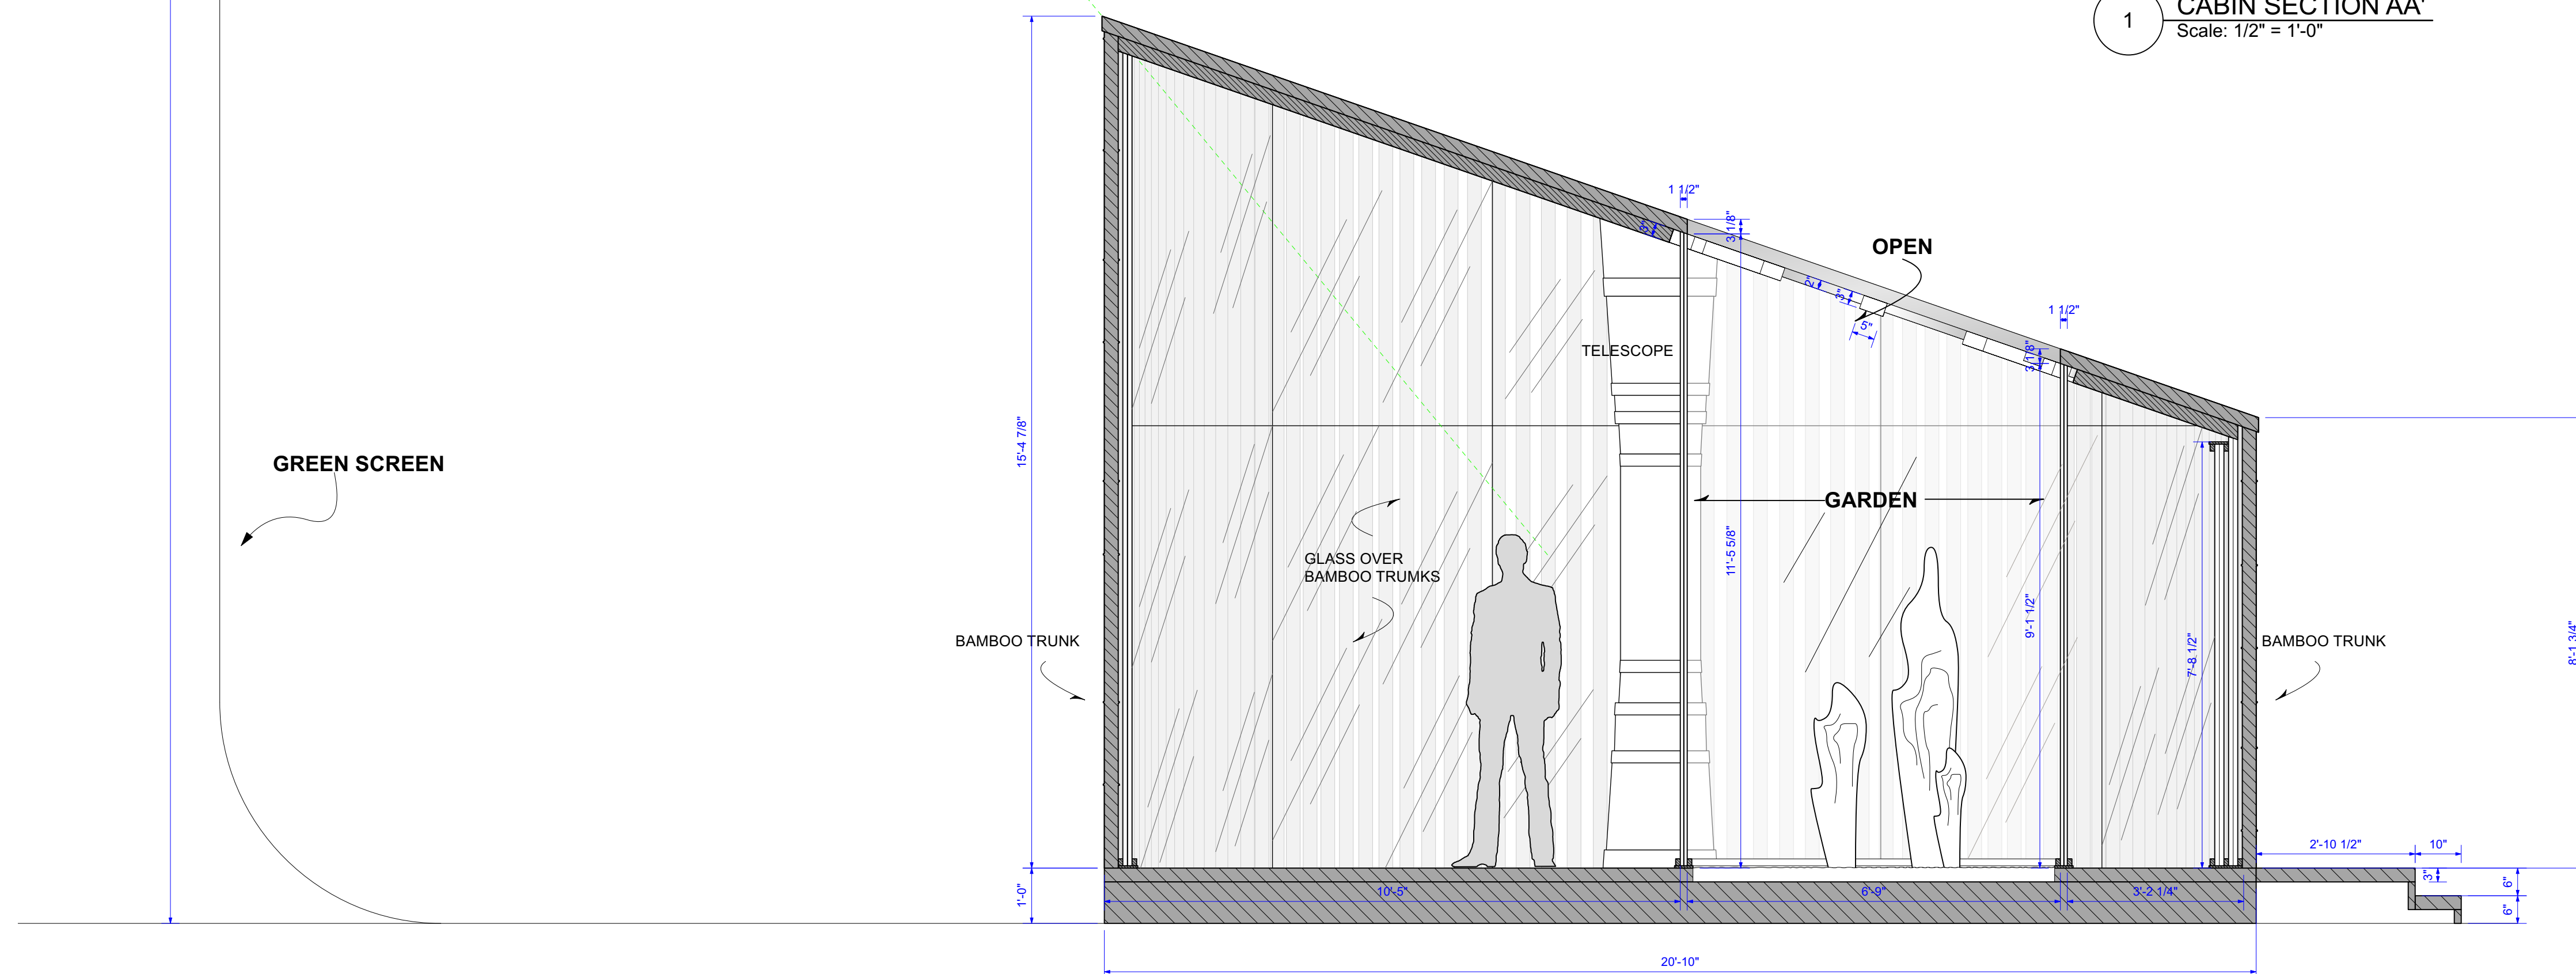

B'

A'

1 CABIN PLAN VIEW  
Scale: 1/2" = 1'-0"

LOCATION:  
YR 3 THESIS DESIGN  
APRIL 2021  
DIRECTOR:  
SET DESIGN:  
SCREENPLAY:  
Andrei Tarkovsky  
NINA PAN  
Fridrikh Gorenshstein  
Andrei Tarkovsky

**SOLARIS**  
Based on the novel SOLARIS  
by Stanislaw Lem

DATE	REVISION

CABIN : PLAN VIEW	
Scale:	1/2" = 1'-0"
Drawn By:	NINA PAN
Issue Date:	03/09/21
Filename:	SOLARIS
Revision Date:	03/09/21

1 CABIN SECTION AA'  
Scale: 1/2" = 1'-0"

2 CABIN SECTION BB'  
Scale: 1/2" = 1'-0"

## CABIN : SECTION VIEW

Scale: 1/2" = 1'-0"	Issue Date: 03/09/21
Drawn By: NINA PAN	Revision Date: 03/09/21
Filename: SOLARIS	

OF 06