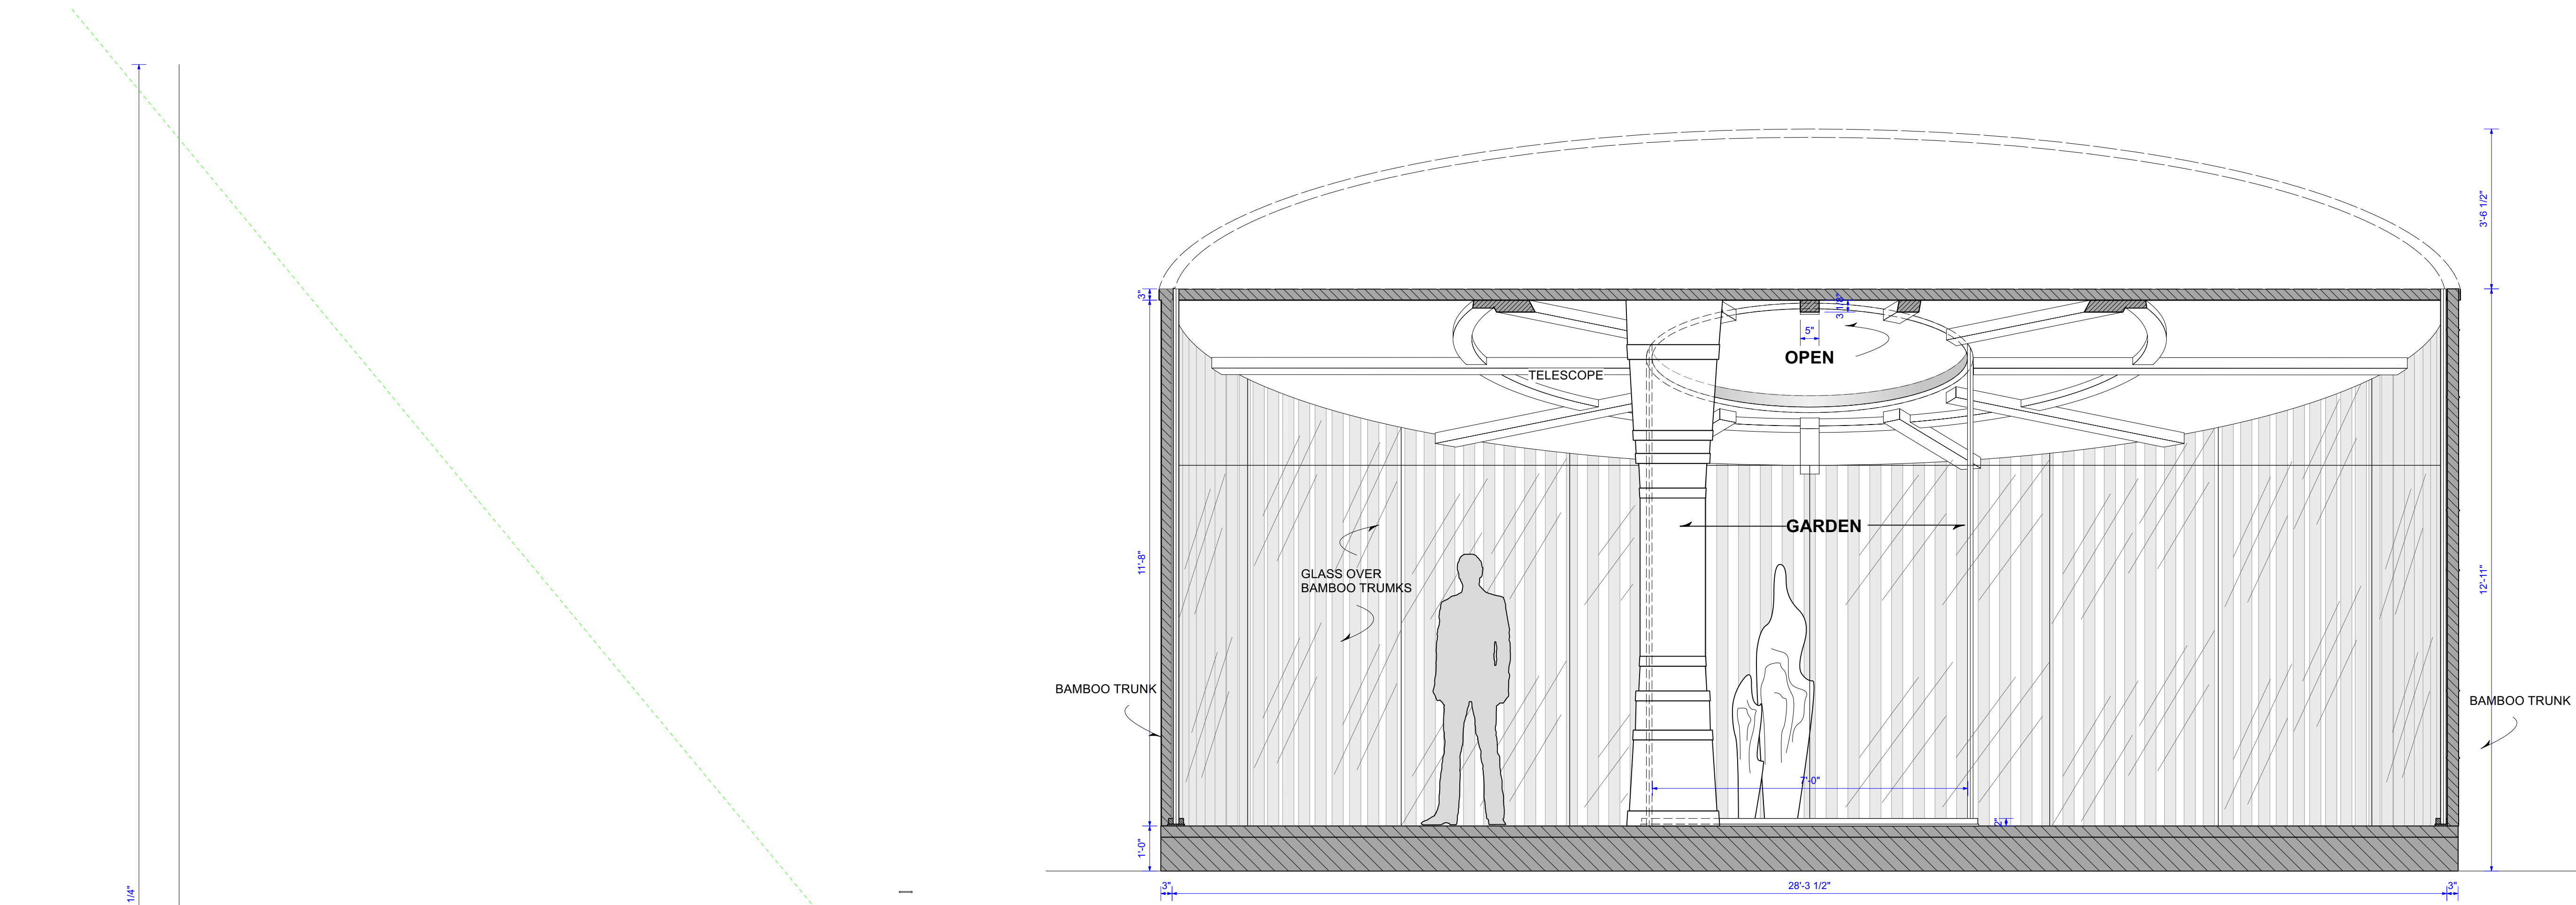

DATE	REVISION

CABIN : PLAN VIEW	
Scale:	1/2" = 1'-0"
Drawn By:	NINA PAN
Issue Date:	03/09/21
Filename:	SOLARIS
Revision Date:	03/09/21

1 CABIN SECTION AA'  
Scale: 1/2" = 1'-0"

2 CABIN SECTION BB'  
Scale: 1/2" = 1'-0"