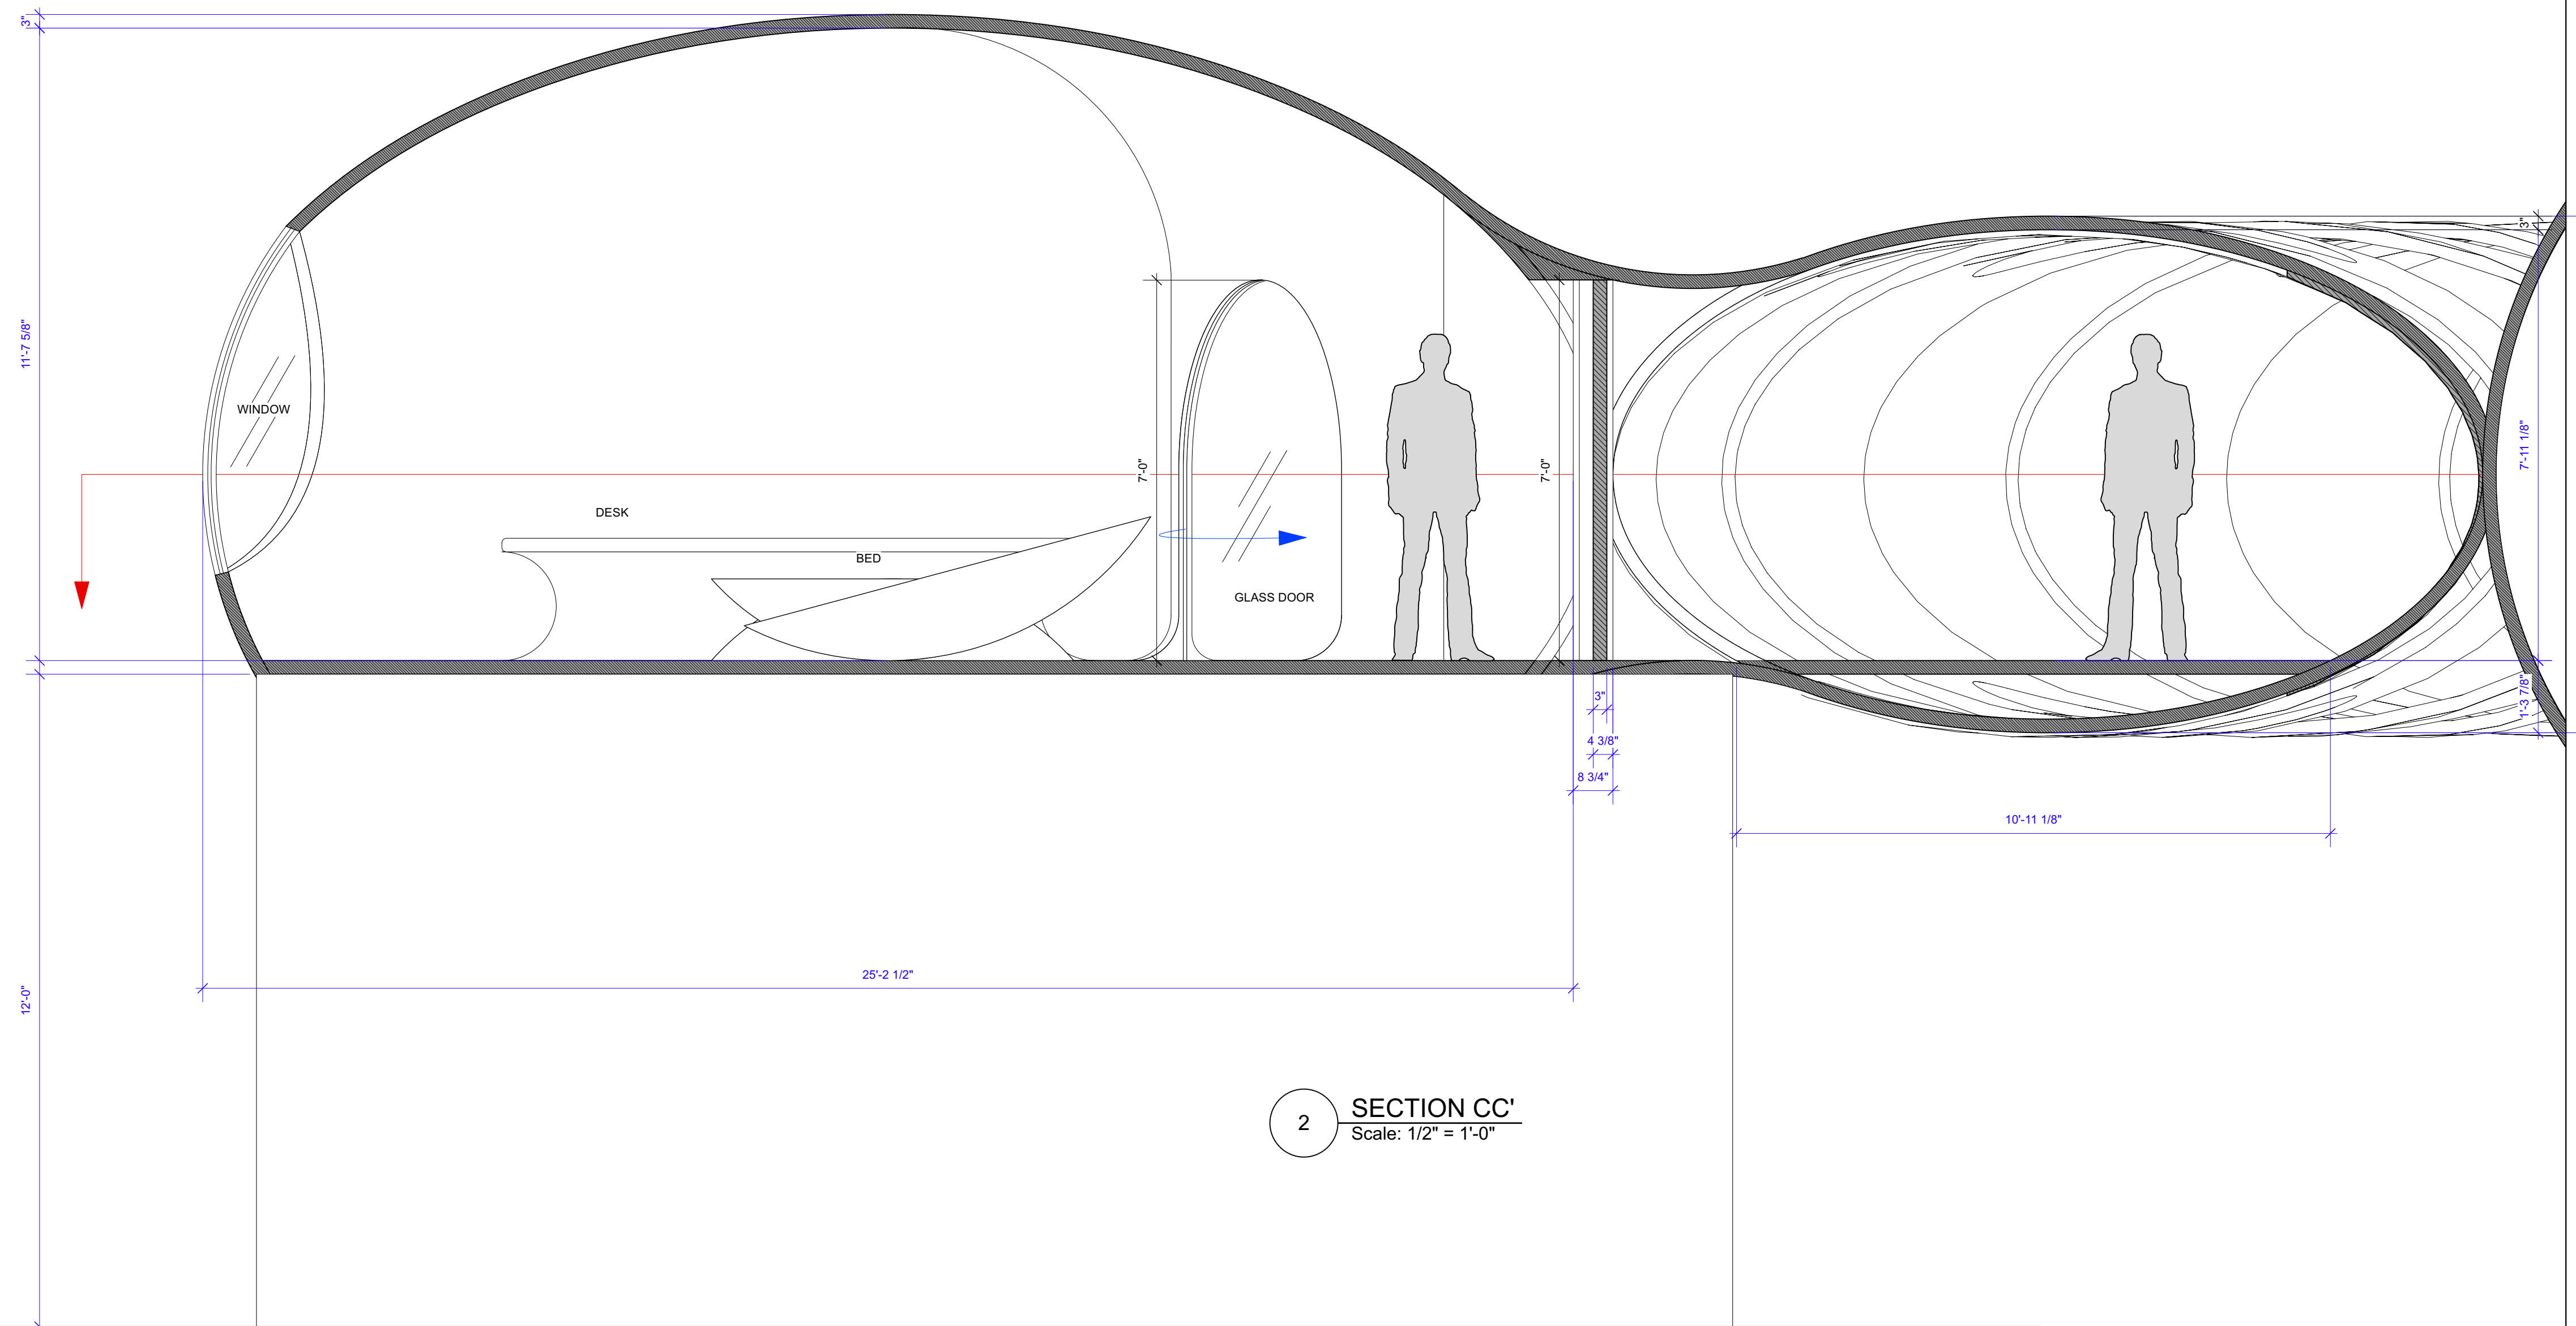

STEP +12'

PATH +0'

ECLIPSE F.P.

ECLIPSE F.P.

BATH

TOILET

SINK

SHOWER

## CABIN : SECTION VIEW

Scale: 1/2" = 1'-0"	Issue Date: 03/09/21
Drawn By: NINA PAN	Revision Date: 03/09/21
Filename: SOLARIS	

OF 06

**SOLARIS**  
Based on the novel SOLARIS  
by Stanislaw Lem

DATE REVISION

**KELVIN'S SPACESHIP ROOM : SECTION VIEW**

Scale: 1/2" = 1'-0"	Issue Date: 03/09/21
Drawn By: NINA PAN	Revision Date: 03/09/21
Filename: SOLARIS	

06 OF 06

06

GREEN SCREEN

Plate No:

07

OF 06

KELVIN'S SPACESHIP ROOM : SECTION VIEW

Scale:	1/2" = 1'-0"
Drawn By:	NINA PAN
Issue Date:	03/09/21
Revision Date:	03/09/21
Filename:	SOLARIS
DATE	REVISION